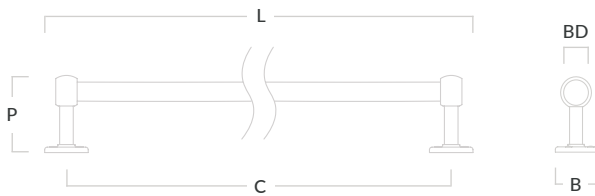

In-situ photographed in our aged brass (BEL) finish. Product photographed in our aged brass (BEL) finish.

Cotswold Hand Towel Rail

Code	Length (L)	Bar Diameter (BD)	Projection (P)	Base (B)
COT/HTRAIL/301	301mm	22mm	90mm	51mm

Cotswold Bath Towel Rail

Code	Length (L)	Centres (C)	Bar Diameter (BD)	Projection (P)	Base (B)
COT/BTRAIL/500	500	449	22	90	51
COT/BTRAIL/650	650	599	22	90	51
COT/BTRAIL/900	900	849	22	90	51
COT/BTRAIL/1200	1200	1149	22	90	51