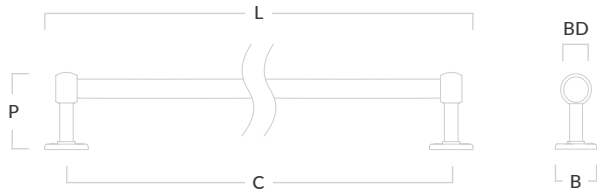

Cotswold Brass Kitchen Towel Rail

Code	Length (L)	Centres (C)	Bar Diameter (BD)	Projection (P)	Base (B)
COT/KITRAIL/500	500mm	449mm	22mm	90mm	51mm
COT/KITRAIL/650	650mm	599mm	22mm	90mm	51mm
COT/KITRAIL/900	900mm	849mm	22mm	90mm	51mm
COT/KITRAIL/1200	1200mm	1149mm	22mm	90mm	51mm