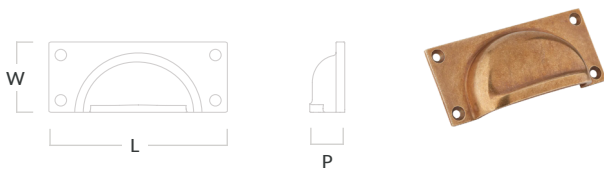

Cotswold Rectangle Drawer Pull

Code	Length (L)	Projection (P)	Width (W)
2174/95	95mm	23mm	41mm