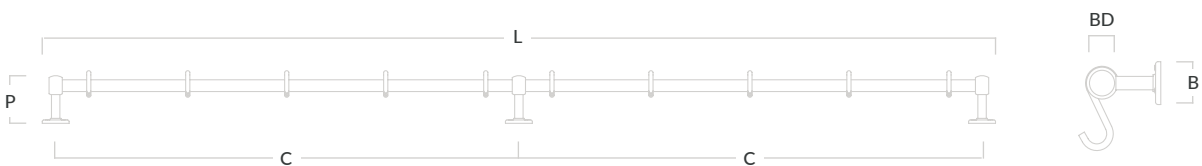

Code	Length (L)	Centres (C)	Bar Diameter (BD)	Projection (P)	Base (B)	S Hooks
COT/POTRAIL/1500	1500mm	725mm	22mm	90mm	51mm	10
COT/POTRAIL/1800	1800mm	875mm	22mm	90mm	51mm	10