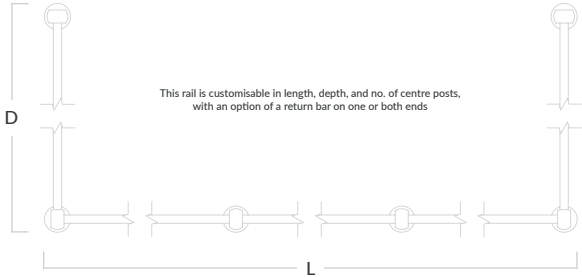

Code	Length (L)	Depth (D)	Bar Diameter (BD)	Height (H)	Base (B)
COT/SHELFRAIL/SMALL	TBD	TBD	6.4mm	45mm	20mm
COT/SHELFRAIL/LARGE	TBD	TBD	9.5mm	64mm	25.4mm

Gallery Rail Centre Post

Gallery Rail Corner Post