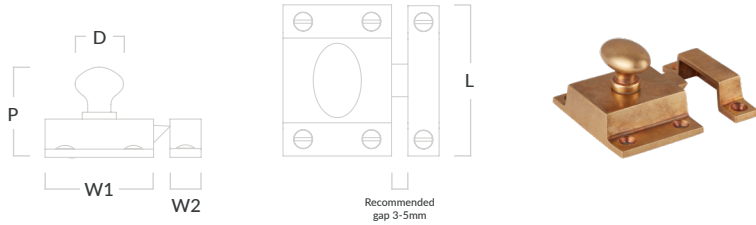

Cotswold Cupboard Latch

Code	Length (L)	Diameter (D)	Projection (P)	Width 1 (W1)	Width 2 (W2)
COT/LATCH	55mm	27mm x 18mm	33mm	40mm	11mm