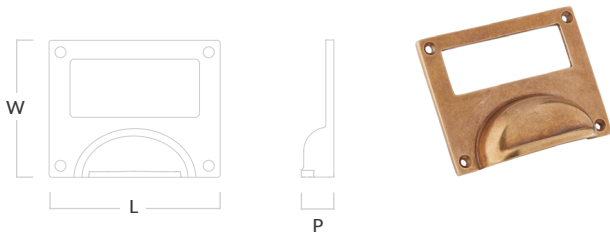

Cotswold Card Frame Pull

Code	Length (L)	Projection (P)	Width (W)	Window
2541/95	95mm	25mm	74mm	24mm x 72mm