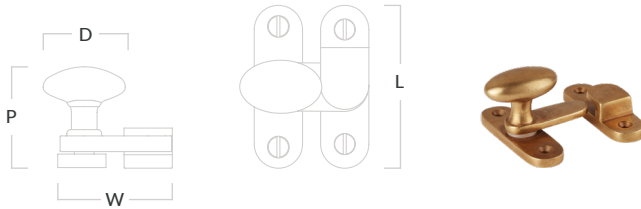

Cotswold Brass Pot Rail & S Hooks

Code	Length (L)	Centres (C)	Bar Diameter (BD)	Projection (P)	Base (B)	S Hooks
COT/POTRAIL/500	500mm	449mm	22mm	90mm	51mm	4
COT/POTRAIL/900	900mm	849mm	22mm	90mm	51mm	6
COT/POTRAIL/1200	1200mm	1149mm	22mm	90mm	51mm	8

Code	Length (L)	Centres (C)	Bar Diameter (BD)	Projection (P)	Base (B)	S Hooks
COT/POTRAIL/1500	1500mm	725mm	22mm	90mm	51mm	10
COT/POTRAIL/1800	1800mm	875mm	22mm	90mm	51mm	10

Cotswold Brass S Hook

Code	Length (L)	Width (W)
COT/SHOOK	100mm	50mm

Cotswold Cupboard Latch

Code	Length (L)	Diameter (D)	Projection (P)	Width 1 (W1)	Width 2 (W2)
COT/LATCH	55mm	27mm x 18mm	33mm	40mm	11mm

Cotswold Cupboard Turn

Code	Length (L)	Diameter (D)	Projection (P)	Width (W)
COT/TURN/38	54mm	38mm x 22mm	34mm	38mm