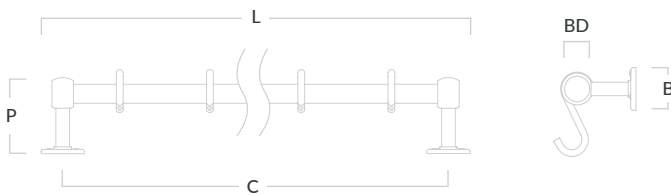

Cotswold Brass Pot Rail & S Hooks

Code	Length (L)	Centres (C)	Bar Diameter (BD)	Projection (P)	Base (B)	S Hooks
COT/POTRAIL/500	500mm	449mm	22mm	90mm	51mm	4
COT/POTRAIL/900	900mm	849mm	22mm	90mm	51mm	6
COT/POTRAIL/1200	1200mm	1149mm	22mm	90mm	51mm	8