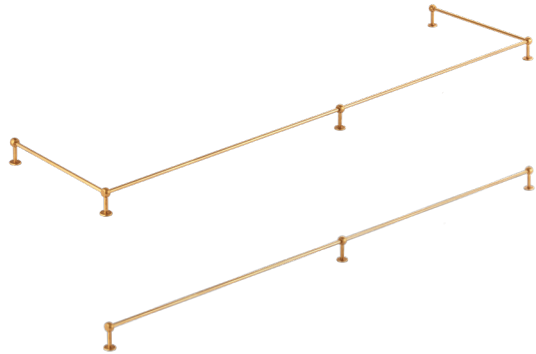

Cotswold Card Frame Pull

Code	Length (L)	Projection (P)	Width (W)	Window
2541/95	95mm	25mm	74mm	24mm x 72mm

Cotswold Rectangle Drawer Pull

Code	Length (L)	Projection (P)	Width (W)
2174/95	95mm	23mm	41mm

Cotswold Gallery Shelf Rail

Code	Length (L)	Depth (D)	Bar Diameter (BD)	Height (H)	Base (B)
COT/SHELFRAIL/SMALL	TBD	TBD	6.4mm	45mm	20mm
COT/SHELFRAIL/LARGE	TBD	TBD	9.5mm	64mm	25.4mm

Gallery Rail Centre Post

Gallery Rail Corner Post