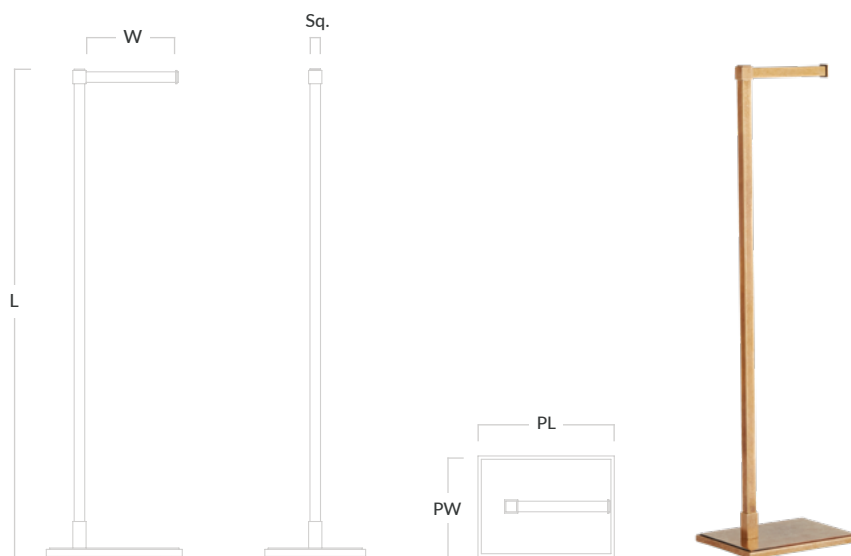

Claremont Wall Hook

Code	Length (L)	Bar (Sq.)	Projection (P)	Plate Length (PL)	Plate Width (PW)
CLM/HOOK/51	51mm	16mm	39mm	57mm	25mm
CLM/HOOK/61	61mm	19mm	55mm	70mm	32mm

Claremont Bath Towel Rail

Code	Length (L)	Centres (C)	Bar (Sq.)	Projection (P)	Base (B)
CLM/BTRAIL/450	514mm	450mm	16mm	96mm	64mm
CLM/BTRAIL/600	664mm	600mm	16mm	96mm	64mm

Claremont Freestanding Toilet Roll Holder

Code	Length (L)	Bar (Sq.)	Width (W)	Plate Length (PL)	Plate Width (PW)
CLM/TRHOLDER/FS/205	737mm	16mm	135mm	205mm	152mm

Claremont Freestanding Hand Towel Rail

Code	Length (L)	Bar (Sq.)	Width (W)	Plate Length (PL)	Plate Width (PW)
CLM/BTRAIL/FS/330	891mm	16mm	310mm	400mm	152mm

Claremont Freestanding Bath Towel Rail

Code	Length (L)	Bar (Sq.)	Width (W)	Plate Length (PL)	Plate Width (PW)
CLM/BTRAIL/FS/430	889mm	16mm	410mm	500mm	152mm