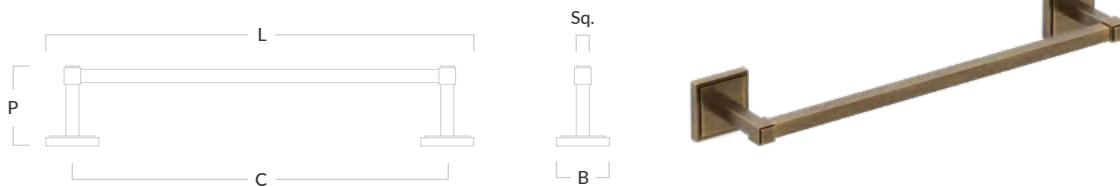

Claremont Toilet Roll Holder

Code	Length (L)	Bar (Sq.)	Projection (P)	Base (B)
CLM/TRHOLDER/181	181mm	16mm	96mm	64mm

In-situ photographed in our satin antique satin lacquered (SAS) finish. Product shown in our satin antique satin lacquered (SAS) finish and our aged brass (BEL) finish.

Claremont Wall Hook

Code	Length (L)	Bar (Sq.)	Projection (P)	Plate Length (PL)	Plate Width (PW)
CLM/HOOK/51	51mm	16mm	39mm	57mm	25mm
CLM/HOOK/61	61mm	19mm	55mm	70mm	32mm

Claremont Bath Towel Rail

Code	Length (L)	Centres (C)	Bar (Sq.)	Projection (P)	Base (B)
CLM/BTRAIL/450	514mm	450mm	16mm	96mm	64mm
CLM/BTRAIL/600	664mm	600mm	16mm	96mm	64mm