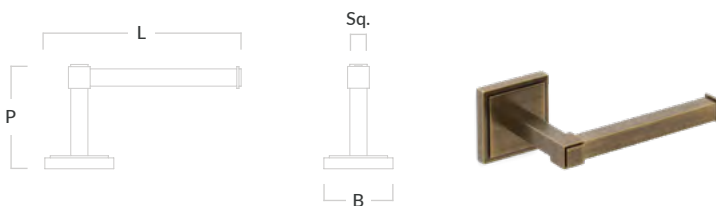

M

Claremont bathroom *accessories*

Art Deco

Designed by eminent interior designer, Sophie Paterson, our Claremont solid brass bathroom accessories feature a pared-back elegant aesthetic that captures the essence of everlasting style.

Claremont Toilet Roll Holder

Code	Length (L)	Bar (Sq.)	Projection (P)	Base (B)
CLM/TRHOLDER/181	181mm	16mm	96mm	64mm

In-situ photographed in our satin antique satin lacquered (SAS) finish. Product shown in our satin antique satin lacquered (SAS) finish and our aged brass (BEL) finish.

Claremont Wall Hook

Code	Length (L)	Bar (Sq.)	Projection (P)	Plate Length (PL)	Plate Width (PW)
CLM/HOOK/51	51mm	16mm	39mm	57mm	25mm
CLM/HOOK/61	61mm	19mm	55mm	70mm	32mm

Claremont Bath Towel Rail

Code	Length (L)	Centres (C)	Bar (Sq.)	Projection (P)	Base (B)
CLM/BTRAIL/450	514mm	450mm	16mm	96mm	64mm
CLM/BTRAIL/600	664mm	600mm	16mm	96mm	64mm

Claremont Freestanding Toilet Roll Holder

Code	Length (L)	Bar (Sq.)	Width (W)	Plate Length (PL)	Plate Width (PW)
CLM/TRHOLDER/FS/205	737mm	16mm	135mm	205mm	152mm

Claremont Freestanding Hand Towel Rail

Code	Length (L)	Bar (Sq.)	Width (W)	Plate Length (PL)	Plate Width (PW)
CLM/BTRAIL/FS/330	891mm	16mm	310mm	400mm	152mm