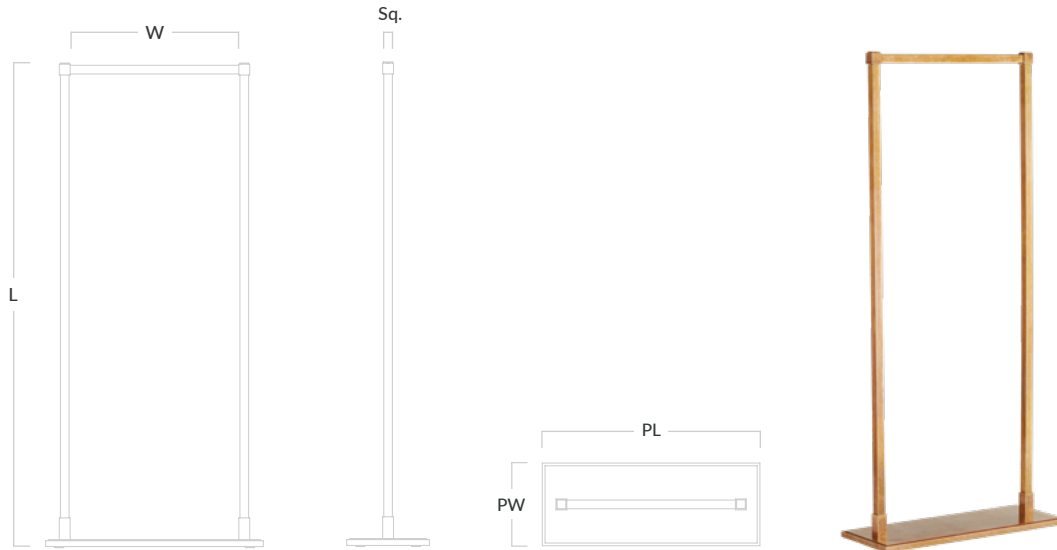

Claremont Wall Hook

Code	Length (L)	Bar (Sq.)	Projection (P)	Plate Length (PL)	Plate Width (PW)
CLM/HOOK/51	51mm	16mm	39mm	57mm	25mm
CLM/HOOK/61	61mm	19mm	55mm	70mm	32mm

Claremont Bath Towel Rail

Code	Length (L)	Centres (C)	Bar (Sq.)	Projection (P)	Base (B)
CLM/BTRAIL/450	514mm	450mm	16mm	96mm	64mm
CLM/BTRAIL/600	664mm	600mm	16mm	96mm	64mm

Claremont Freestanding Toilet Roll Holder

Code	Length (L)	Bar (Sq.)	Width (W)	Plate Length (PL)	Plate Width (PW)
CLM/TRHOLDER/FS/205	737mm	16mm	135mm	205mm	152mm

Claremont Freestanding Hand Towel Rail

Code	Length (L)	Bar (Sq.)	Width (W)	Plate Length (PL)	Plate Width (PW)
CLM/BTRAIL/FS/330	891mm	16mm	310mm	400mm	152mm

Claremont Freestanding Bath Towel Rail

Code	Length (L)	Bar (Sq.)	Width (W)	Plate Length (PL)	Plate Width (PW)
CLM/BTRAIL/FS/430	889mm	16mm	410mm	500mm	152mm