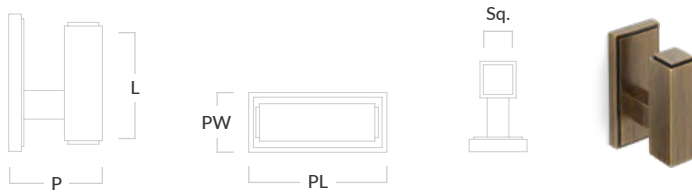

Claremont Toilet Roll Holder

Code	Length (L)	Bar (Sq.)	Projection (P)	Base (B)
CLM/TRHOLDER/181	181mm	16mm	96mm	64mm

In-situ photographed in our satin antique satin lacquered (SAS) finish. Product shown in our satin antique satin lacquered (SAS) finish and our aged brass (BEL) finish.

Claremont Wall Hook

Code	Length (L)	Bar (Sq.)	Projection (P)	Plate Length (PL)	Plate Width (PW)
CLM/HOOK/51	51mm	16mm	39mm	57mm	25mm
CLM/HOOK/61	61mm	19mm	55mm	70mm	32mm

Claremont Bath Towel Rail

Code	Length (L)	Centres (C)	Bar (Sq.)	Projection (P)	Base (B)
CLM/BTRAIL/450	514mm	450mm	16mm	96mm	64mm
CLM/BTRAIL/600	664mm	600mm	16mm	96mm	64mm

Claremont Freestanding Toilet Roll Holder

Code	Length (L)	Bar (Sq.)	Width (W)	Plate Length (PL)	Plate Width (PW)
CLM/TRHOLDER/FS/205	737mm	16mm	135mm	205mm	152mm

Claremont Freestanding Hand Towel Rail

Code	Length (L)	Bar (Sq.)	Width (W)	Plate Length (PL)	Plate Width (PW)
CLM/BTRAIL/FS/330	891mm	16mm	310mm	400mm	152mm